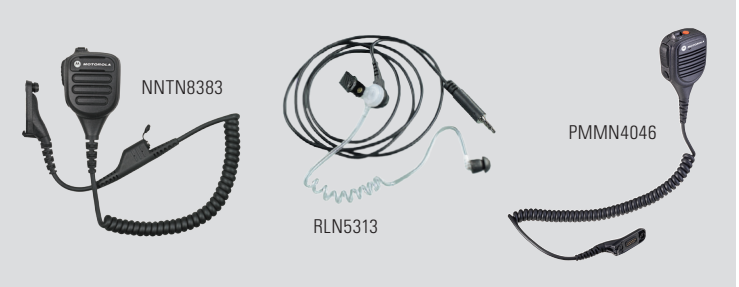

HEADSETS

Our lightweight headsets provide lasting comfort and our heavy-duty headsets provide comfortable ways to protect your hearing in noisy environments.

HEADSETS

PMLN5102^{1,2}	Ultra-Lite Behind-the-Head Headset, single muff with in-line push-to-talk and boom mic
RMN5058^{1,2}	Lightweight Over-the-Head Headset single muff with in-line push-to-talk and boom mic

KNOCKS. DROPS. SHOCKS. VIBRATION. STATIC.

If your radio gets banged on a ride, rattled by heavy equipment or shocked by static electricity, our batteries will stay true and stand tough. These rigorous lab tests prove that Motorola radio batteries perform robustly and reliably, despite the toughest conditions.

¹ These audio accessories have been optimized to work with the Intelligent Audio feature, ² Intrinsically Safe, ³ The INC RSM is compatible with Intelligent Audio with software release R2.2A. Note: INC B is NOT Intrinsically Safe

I CAN HEAR YOU, EVEN IF YOU CAN'T HEAR YOURSELF